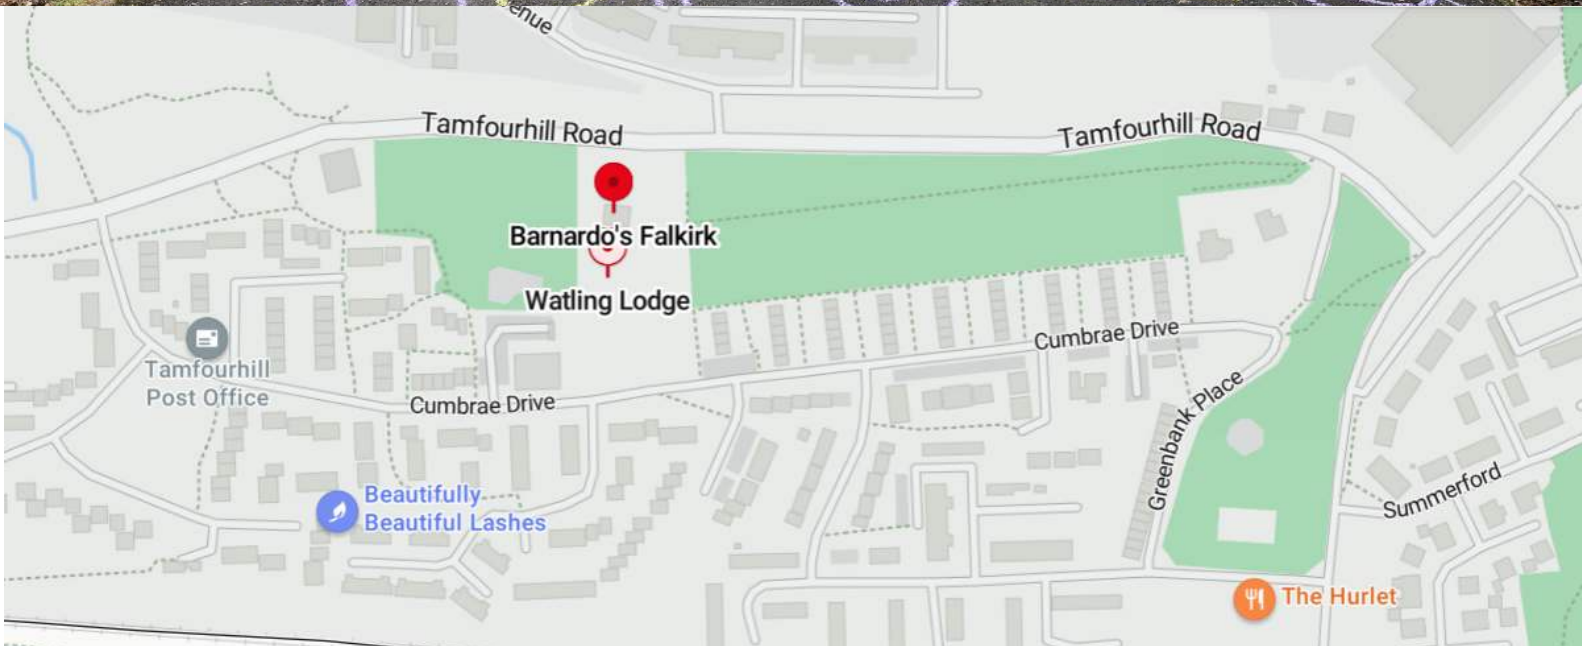

Getting to Watling Lodge

Parking

Please note there is limited disabled parking only at the top of the drive. Parking is available on the industrial estate adjacent to the entrance of Watling Lodge.

For more information, please contact:
01324 632903
forthvalleyservices@barnardos.org.uk